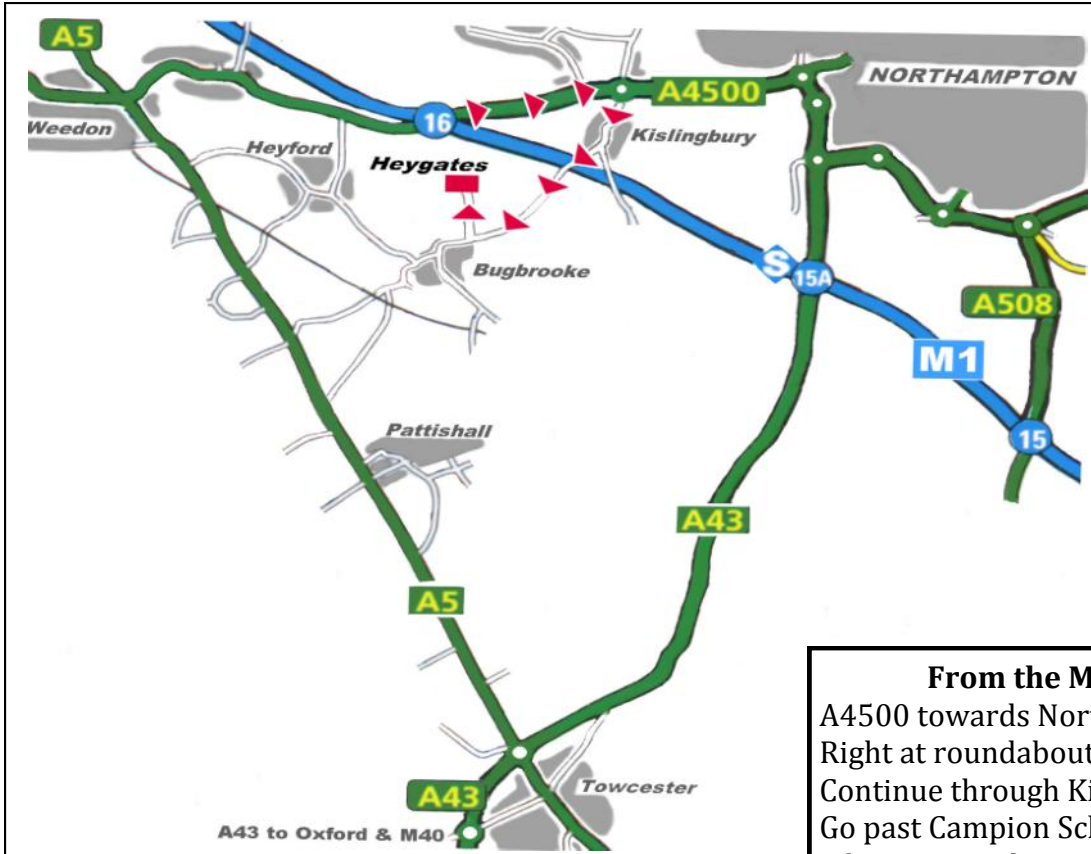

HEYGATES

COUNTRY FEEDS.

Heygate & Sons Ltd, Bugbrooke Mills, Northampton, NN7 3QH

From the M1 Junction 16.....
 A4500 towards Northampton for 1½ miles.
 Right at roundabout towards Kislingbury.
 Continue through Kislingbury to Bugbrooke.
 Go past Champion School on your left.
 After 400 yards turn right down Mill Lane.